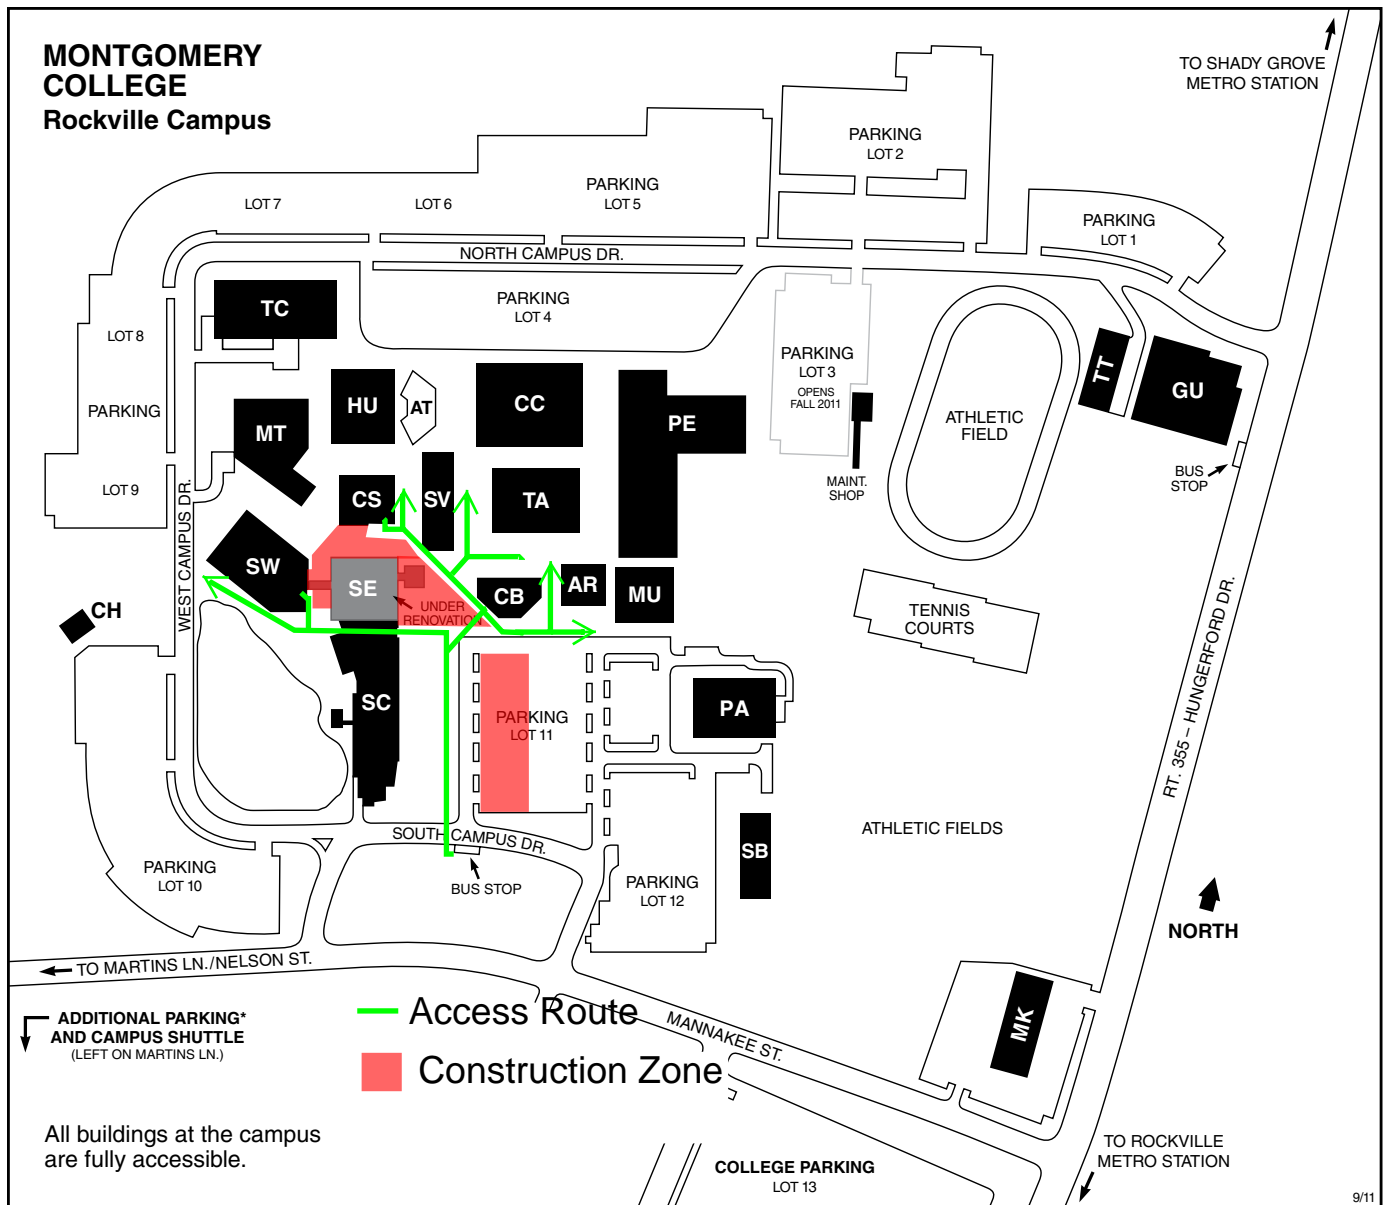

MONTGOMERY COLLEGE

Rockville Campus Map

Montgomery College Rockville Campus

51 Mannakee Street
Rockville, MD 20850
240-567-5000
TTY 301-294-9672

www.montgomerycollege.edu
For updates to campus maps, visit
www.montgomerycollege.edu/maps.

Rockville Campus Legend of Buildings

(as of September 2011)

AR Paul Peck Art Building
AT Amphitheatre

CB Counseling and Advising Building (Security Office)
CC Campus Center (Workforce Development & Continuing Education)
CH Child Care Center
CS Computer Science Building
GU Homer S. Gudelsky Institute for Technical Education
HU Humanities Building
MK Mannakee Building (Central Services)
MT Gordon and Marilyn Macklin Tower
MU Music Building

PA Robert E. Parilla Performing Arts Center
PE Physical Education Center
SB South Campus Instruction Building
SC Science Center
SE Science East Building (under renovation)
SV Student Services Building (Admissions Office)
SW Science West Building
TA Theatre Arts Building
TC Technical Center
TT Interim Technical Training Center

*Parking at Rockville Municipal Swim Center. Take Mannakee Street to left on Martins Lane.